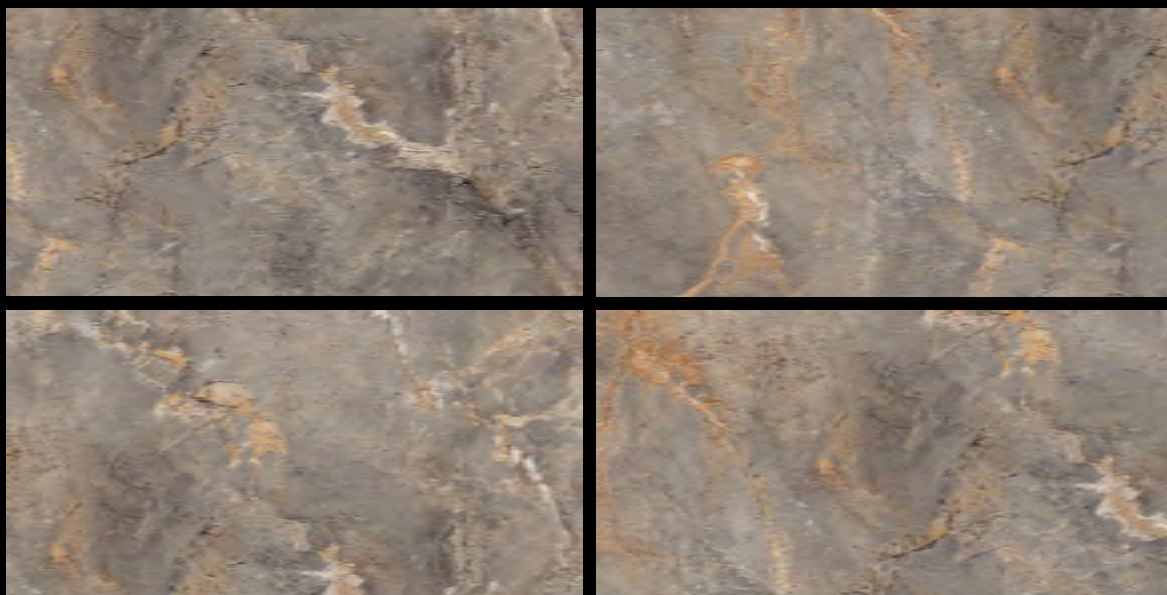

FINISH
GLOSSY

LIGHT MARFIL

SIZE
600X1200 MM

FINISH
GLOSSY

RANDOM : 5

LIGHT MARFIL

SIZE
600X1200 MM

FINISH
GLOSSY